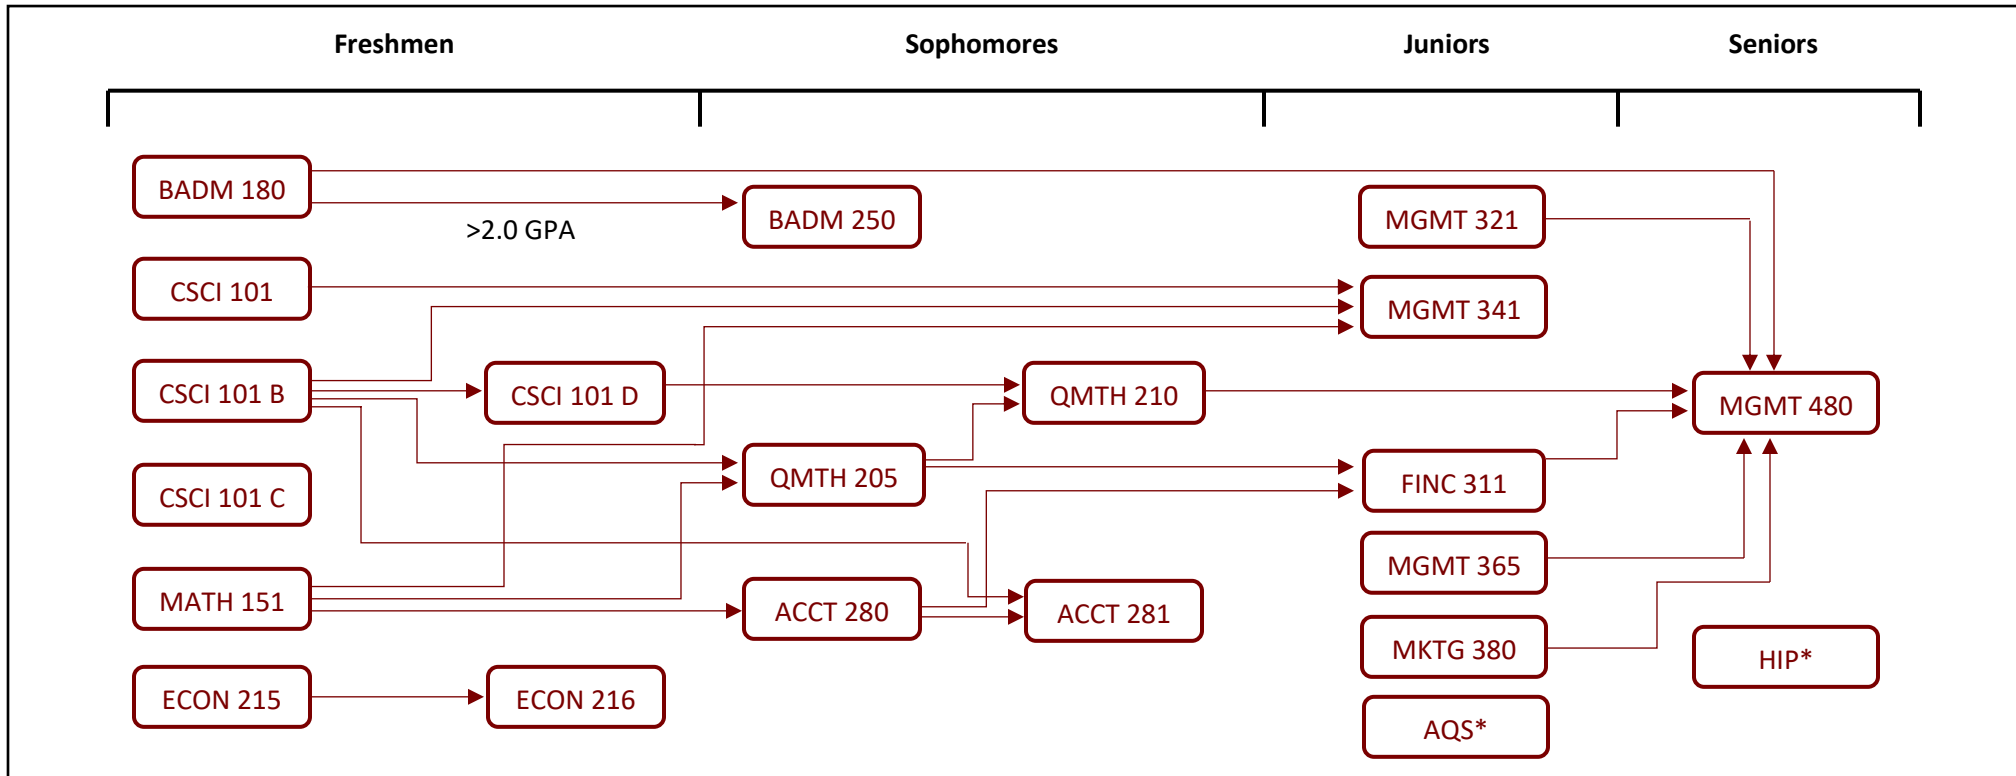

Bachelor of Science in Business Administration  
**COMPUTER INFORMATION SYSTEMS**

\*All Business-related courses above 299 require a C- in HMXP 102/HXCT 301, Junior Status, and a 2.0 GPA\*

**COMPUTER INFORMATION SYSTEMS - CONCENTRATION COURSES**

Any class marked with a \* means there are extra pre-requisites to make note of.