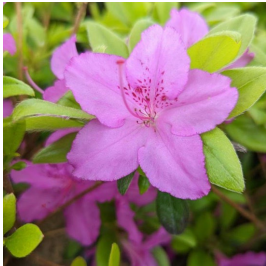

Madison Cohen

Girl Scouts Gold Award

Mental Health Garden

Located in Hardin Garden

The goal of this garden is to get people outside and thinking about themselves and their health. It does this by providing outdoor space and by inviting nature into the lives of the garden's viewers.

Rosemary

Scientific Name: *Salvia Rosmarinus*

- Rosemary gives off a fresh smell that is in between mint and pine
- It is part of the evergreen family and has needle-like leaves
- Rosemary has both medicinal uses and can be used in cooking

Azalea (various colors)

Scientific Name: *Rhododendron*

- Some Azaleas bloom multiple times per year
- Azaleas attract hummingbirds, butterflies, and other birds and pollinators
- Azaleas come in many different shades of pink, red, and purple

Gardenia

Scientific Name: *Gardenia Jasminoides*

- Gardenias are a type of evergreen shrub
- They bloom in the summer and thrive in full sun and partial sun
- Gardenias have white flowers with a fragrant smell